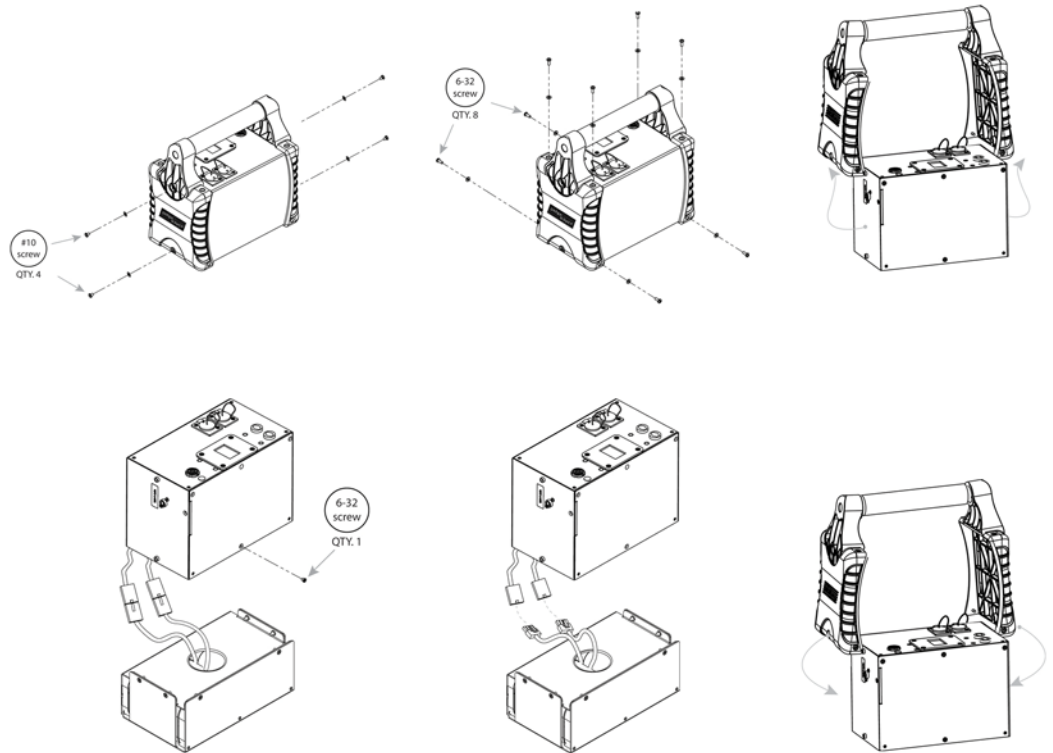

VCLX Battery Change

The Cine VCLX Series batteries can be recycled using a quick change NM38/NM19 battery module.

The process to change out this battery module takes about 10 minutes per battery and can be easily completed in the field. Only a Phillips screwdriver is required.

NM38 P/N: 8075-0179 or NM19 P/N: 8075-0180

Anton/Bauer Main Number
203-929-1100

www.antonbauer.com

Latest Charger Revisions

Model	Rev.
QUAD 2702	5.4
DUAL 2722	3.2
TWIN	18.0
Tandem 70	15.0
T2	3.2
TWQ	18.0
CINE VCLX Charger	3.0
CINE VCLX/2	1.0